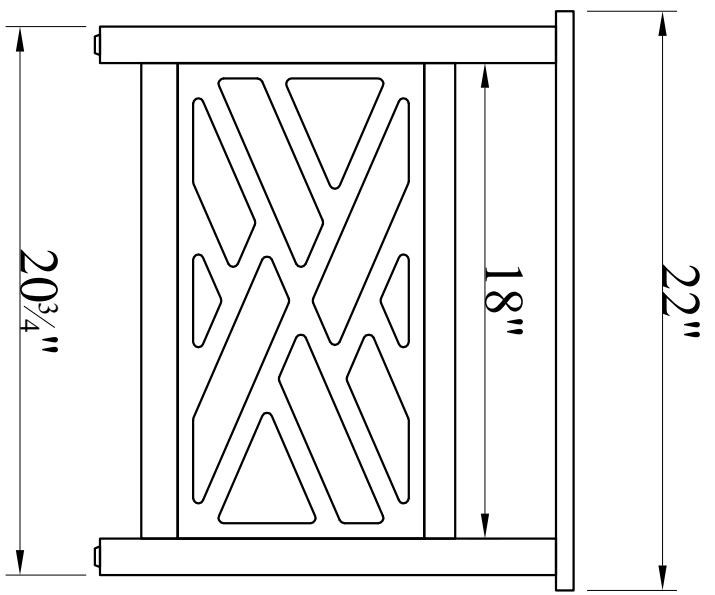

FRONT VIEW

SIDE VIEW

ANCT13WH - COFFEE TABLE 36" X 22" W/ 1 DRAWER