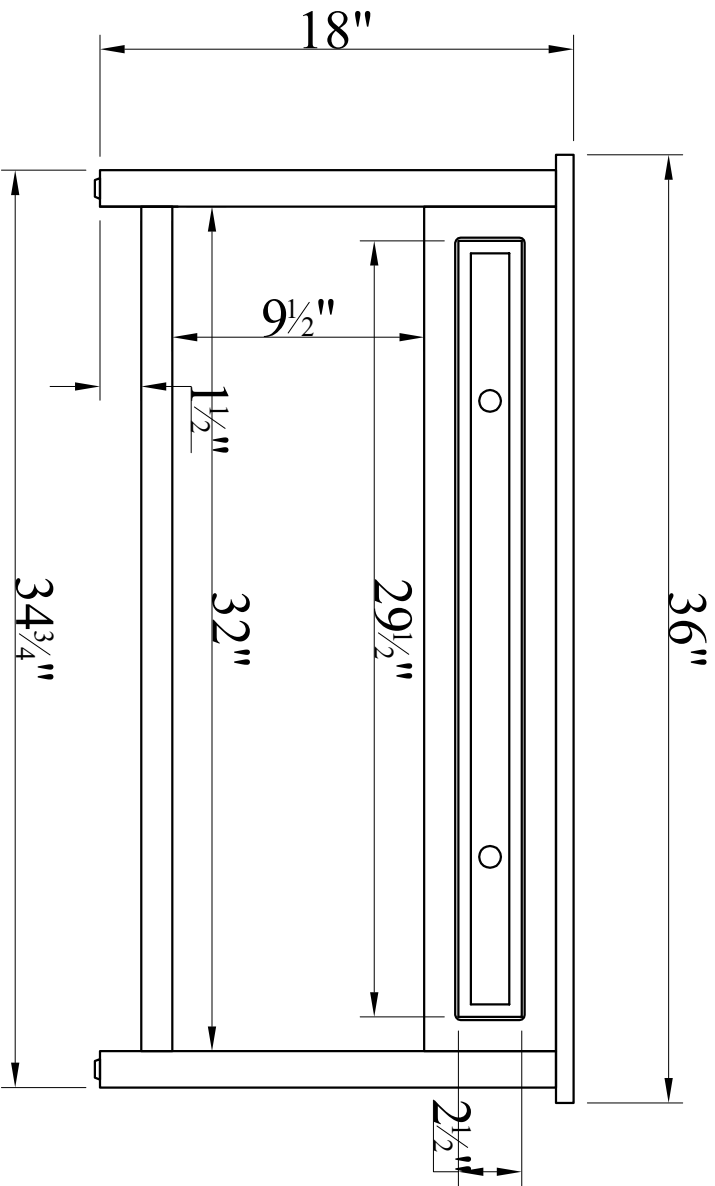

FRONT VIEW

SIDE VIEW

ANCT13WH - COFFEE TABLE 36" X 22" W/ 1 DRAWER